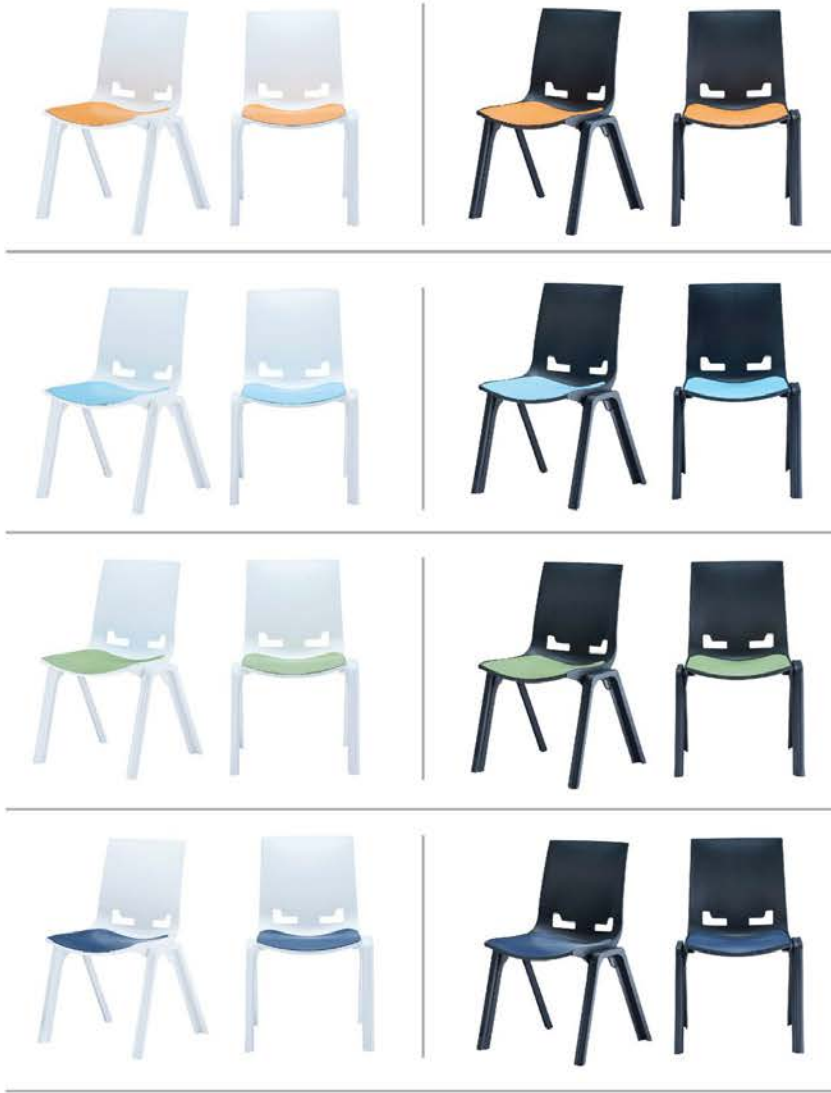

LINK-IN Specifications

PP Seat Pan